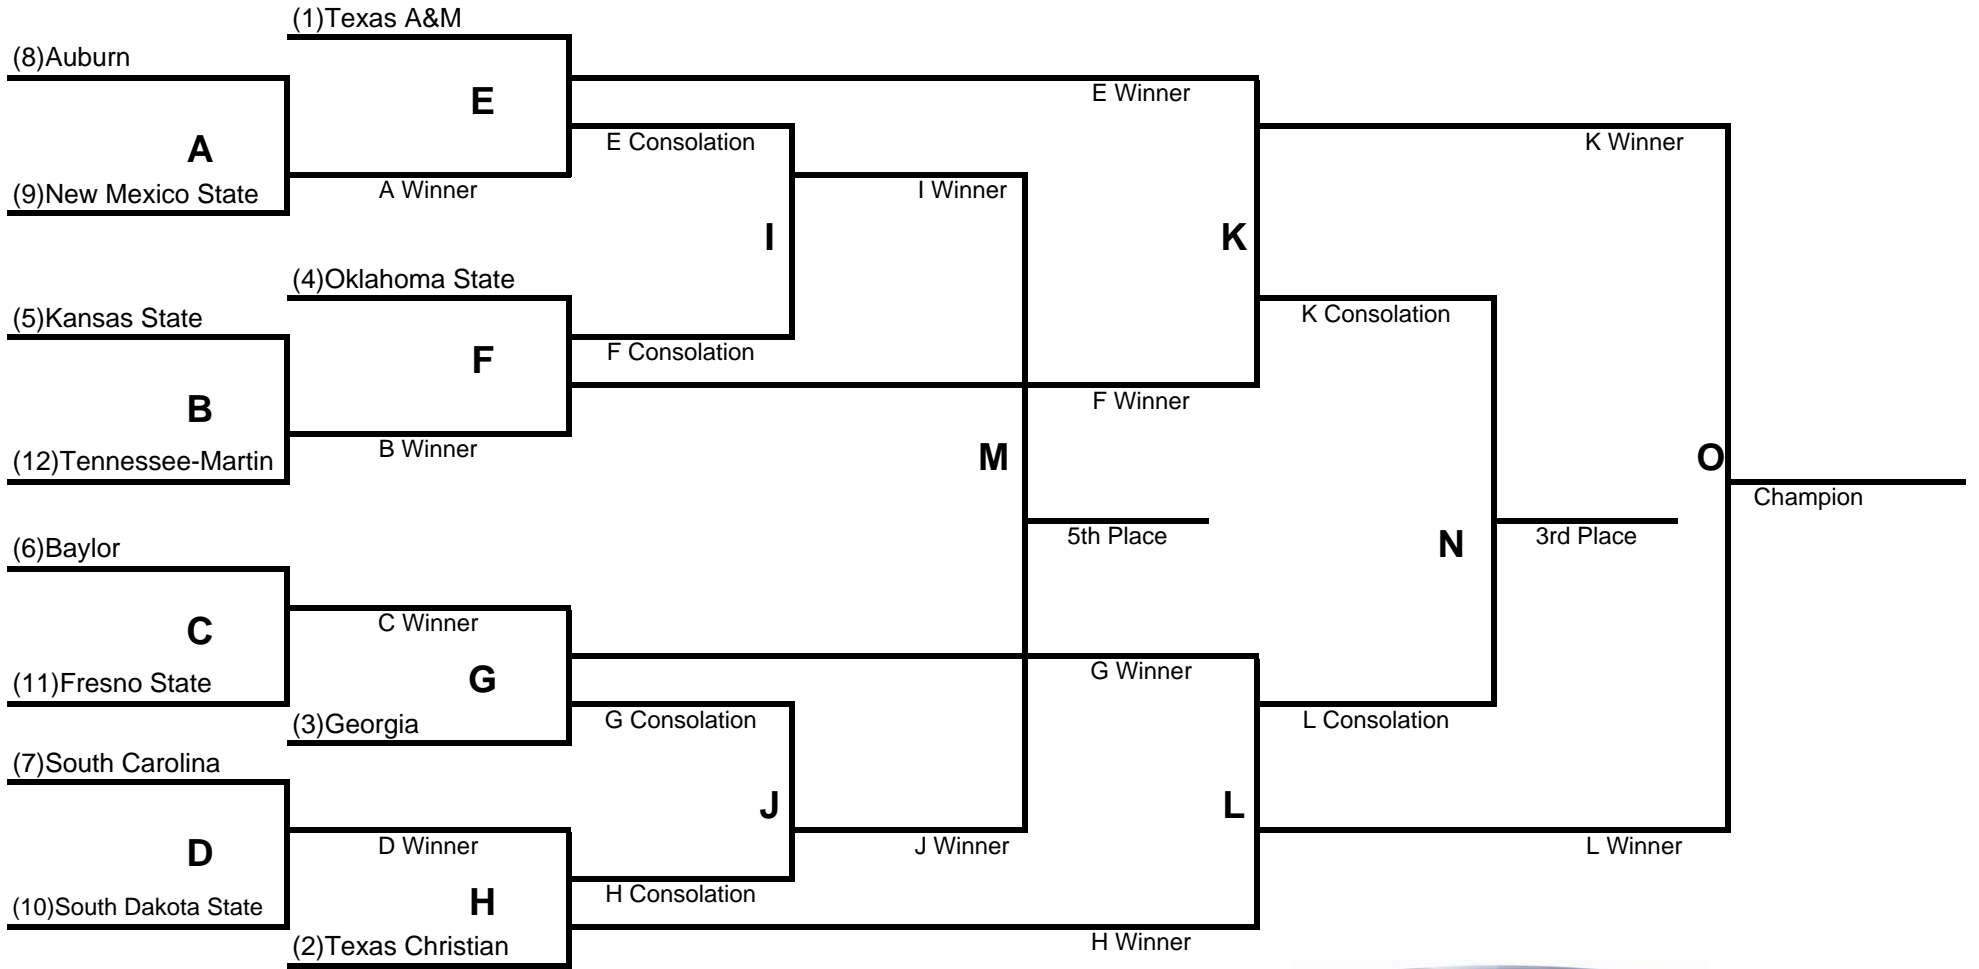

Western Team Bracket

Brackets By Day

Day 1 / Test 1:
A
B
C
D
Day 1 / Test 2:
G Reining Only
H Reining Only
E Horsemanship Only
F Horsemanship Only

Day 2 / Test 2:
E Reining Only
F Reining Only
G Horsemanship Only
H Horsemanship Only
Day 2 / Test 3:
I
J
K
L

Day 3 / Test 4:
M (5th and 6th Placings)
N (3rd and 4th Placings)
O (CHAMPIONSHIPS)